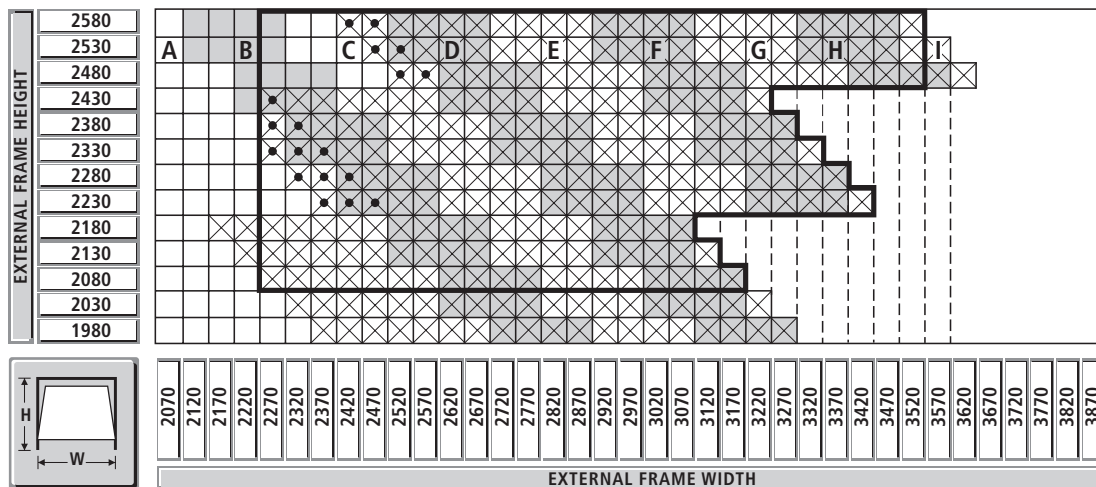

Non protruding leaf

☐ Production limit with central standard pedestrian door
NB: if with pedestrian door, the Securmatic motorisation is compulsory

☒ ☒ Doors with frame uprights 135 mm wide (instead of 110 mm)

☒ ☒ Doors with frame uprights 135 mm wide only in presence of pedestrian door