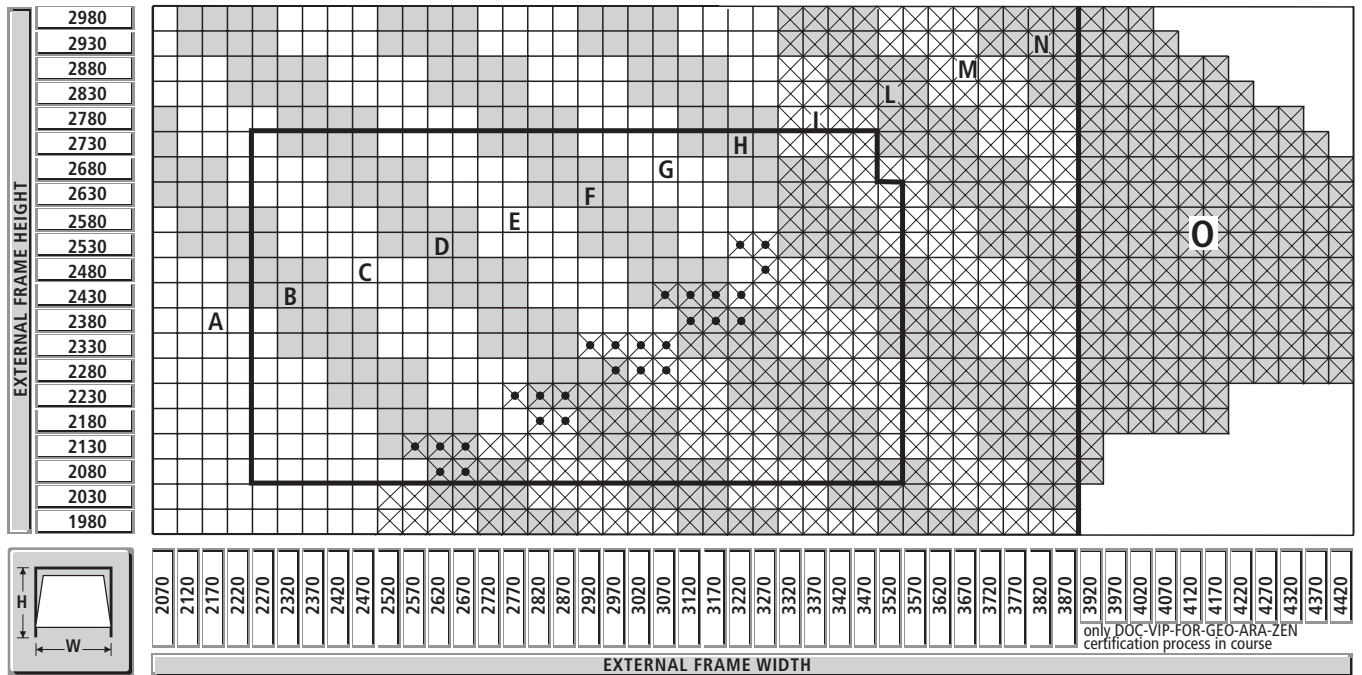

# SIZE TABLES - Garage door series Secur Plus

## Protruding leaf

Production limit with central standard pedestrian door  
NB: if with pedestrian door, the Securmatic motorisation is compulsory

Doors with frame uprights 135 mm wide (instead of 110 mm)

Doors with frame uprights 135 mm wide only in presence of pedestrian door